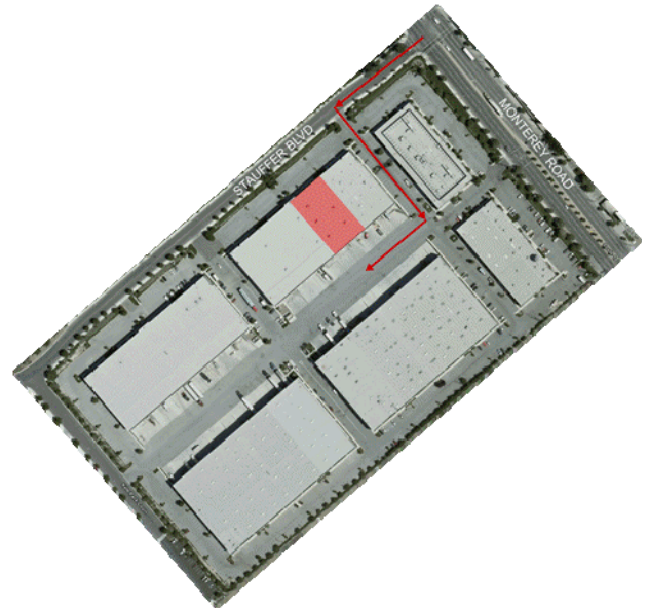

San Jose Facility Location

Site Map

Directions:

From 280 N:

EXIT Virginia St.
Follow the ramp to CA-82
LT on South 1st St
RT on Stauffer Blvd.
LT at 1st driveway (See site map above)

From 280 S:

EXIT 7th St.
LT on South 7th St.
RT on Keyes St.
LT on South 2nd St.
LT on South 1st St.
RT on Stauffer Blvd.
LT at 1st driveway (See site map above)

From 101:

EXIT Tulley Rd.
WEST on Tulley Rd.
RT on Monterey Rd.
LT on Stauffer Blvd.
LT at 1st driveway (See site map above)

From 87:

EXIT Curtner Av.
EAST on Curtner Av. Toward Fairgrounds
LT on Monterey Rd.
LT on Stauffer Blvd.
LT at 1st driveway (See site map above)